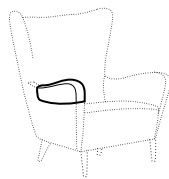

Elsa

SITS

Elsa

UPHOLSTERY

* fabric limited choice

COMFORTS

STD standard

COVERS

FC fixed

armchair

footstool

extra dimensions

depth of seat

accessories

pillow

armrest protection

legs

no. 91
wood
front

no. 91
wood
back

standard

1. polyurethane foam/ high resilient polyurethane foam
2. upholstery belts
3. FSC® certified solid wood and wood based elements
4. fabric (limited choice)
5. FSC® certified solid wood legs