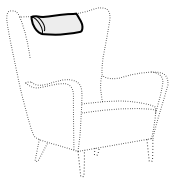

FC fixed

armchair

footstool

extra dimensions

depth of seat

accessories

pillow

armrest protection

legs

no. 91
wood
front

no. 91
wood
back

standard

1. polyurethane foam/ high resilient polyurethane foam
2. upholstery belts
3. FSC® certified solid wood and wood based elements
4. fabric (limited choice)
5. FSC® certified solid wood legs